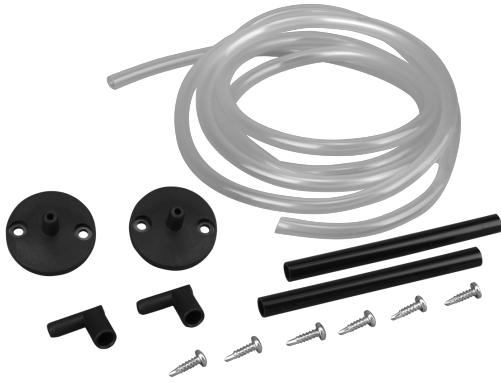

## Datasheet JZ-06/1

Articlenumber: H5309229

Connection set for differential pressure switch JDW/JDL

Connection set with plastic duct connections, 2 x 90...° angle 2 extensions 90 mm, 4 self-tapping screws, 2 m tube Ø 6 mm external for differential pressure switch JDW, JDL, differential pressure transducer DF

Housing material

Plastic

Type of accessories/spare part

Connection set with duct connections