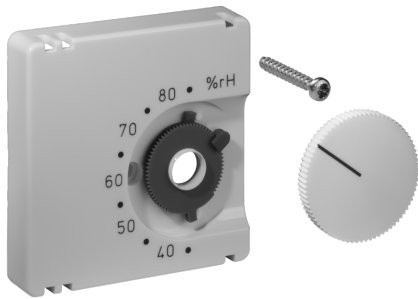

Typ: JZ-021.020

Art.-No.: UN990081

Features:

Cover set 50 x 50 mm, traffic white (like RAL 9016), glossy

Application:

Technical Data:

Dimensions of housing:	50 x 10 x 50 mm
Dimensions of packaging:	50 x 10 x 50 mm
Configuration:	Cover set 50 x 50 mm
Colour of housing:	traffic white (like RAL 9016)
Weight:	approx. 15 g
Material of housing:	Plastic PC
Surface quality:	glossy
Accessories:	FHY 101.060#00