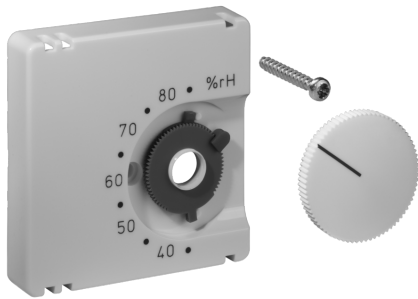

Typ: JZ-021.010

Art.-No.: UN990049

Features:

Cover set 50 x 50 mm, pearl white (like RAL 1013), glossy

Application:

Technical Data:

Dimensions of housing: 50 x 10 x 50 mm

Dimensions of packaging: 50 x 10 x 50 mm

Configuration: Cover set 50 x 50 mm

Colour of housing: pearl white (like RAL 1013)

Weight: approx. 15 g

Material of housing: Plastic PC

Surface quality: glossy

Accessories: FHY 101.060#00