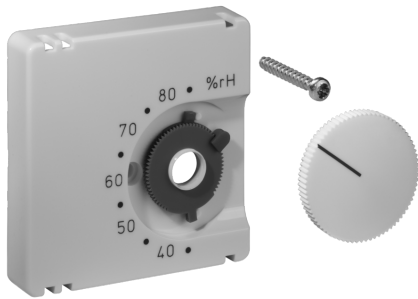

Typ: JZ-021.000

Art.-No.: UN990039

Features:

Cover set 50 x 50 mm, pure white (like RAL 9010), glossy

Application:

Technical Data:

Dimensions of housing: 50 x 10 x 50 mm

Dimensions of packaging: 50 x 10 x 50 mm

Configuration: Cover set 50 x 50 mm

Colour of housing: pure white (like RAL 9010)

Weight: approx. 15 g

Material of housing: Plastic PC

Surface quality: glossy

Accessories: FHY 101.060#00