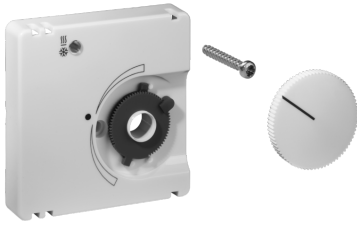

# Typ: JZ-008.020

**Art.-No.:** UN990079

**Features:**

Cover set 50 x 50 mm, traffic white (like RAL 9016), glossy

**Application:**

**Technical Data:**

Dimensions of housing: 50 x 10 x 50 mm

Dimensions of packaging: 50 x 10 x 50 mm

Configuration: Cover set 50 x 50 mm

Colour of housing: traffic white (like RAL 9016)

Weight: approx. 15 g

Material of housing: Plastic PC

Surface quality: glossy

Accessories: KTRRU-052.203#00, KTRRU-052.244#00