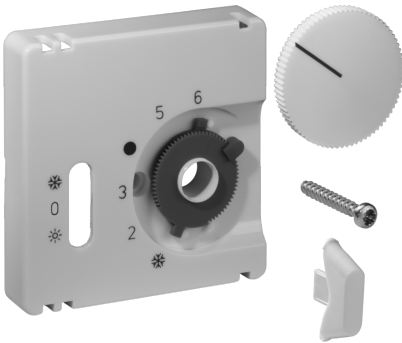

Typ: JZ-012.001

Art.-No.: UN990132

Features:

Deckelset 50 x 50 mm, reinweiß (ähnlich RAL 9010), matt

Application:

Technical Data:

Dimensions of housing:	50 x 10 x 50 mm
Dimensions of packaging:	50 x 10 x 50 mm
Configuration:	Deckelset 50 x 50 mm
Colour of housing:	reinweiß (ähnlich RAL 9010)
Weight:	ca. 15 g
Material of housing:	Kunststoff PC
Surface quality:	matt