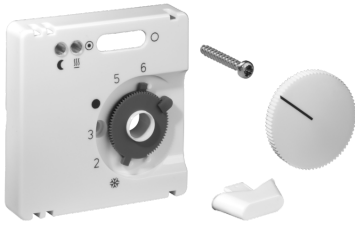

Typ: JZ-006.021

Art.-No.: UN990105

Features:

Cover set 50 x 50 mm, traffic white (like RAL 9016), matt

Application:

Technical Data:

Dimensions of housing:	50 x 10 x 50 mm
Dimensions of packaging:	50 x 10 x 50 mm
Configuration:	Cover set 50 x 50 mm
Colour of housing:	traffic white (like RAL 9016)
Weight:	approx. 15 g
Material of housing:	Plastic PC
Surface quality:	matt
Accessories:	FETR 101.745#00