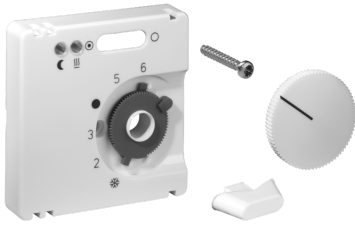

# Typ: JZ-006.021

**Art.-No.:** UN990105

**Features:**

Cover set 50 x 50 mm, traffic white (like RAL 9016), matt

**Application:**

**Technical Data:**

Dimensions of housing:	50 x 10 x 50 mm
Dimensions of packaging:	50 x 10 x 50 mm
Configuration:	Cover set 50 x 50 mm
Colour of housing:	traffic white (like RAL 9016)
Weight:	approx. 15 g
Material of housing:	Plastic PC
Surface quality:	matt
Accessories:	FETR 101.745#00